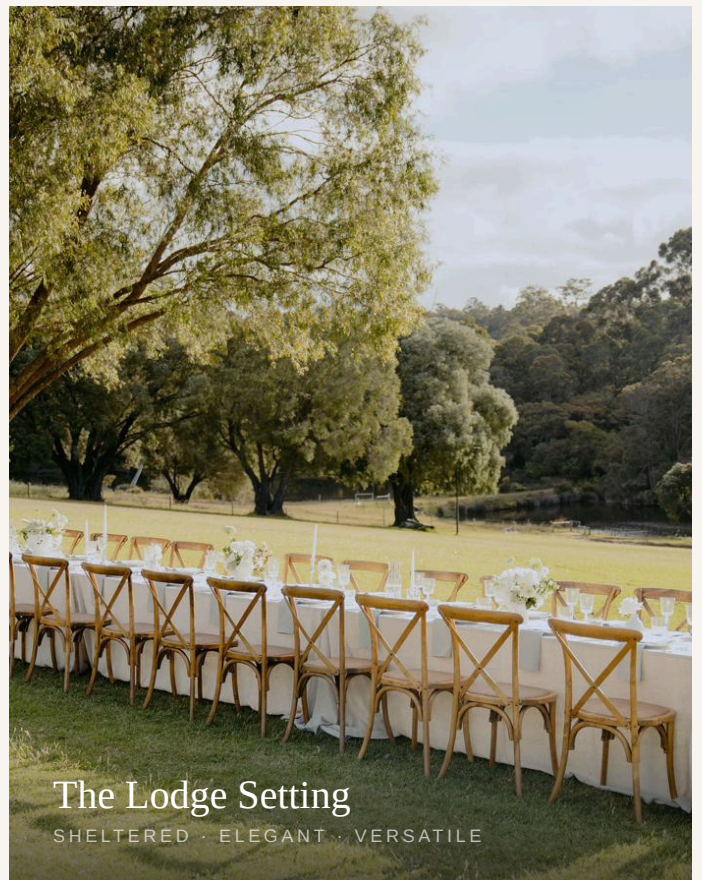

BAILEY
- E S T A T E -
MARGARET RIVER

WEDDING & EVENT ACCOMMODATION

Your Day
Our Backdrop

MARGARET RIVER, WESTERN AUSTRALIA

WELCOME TO BAILEY ESTATE

A Sanctuary *Like No Other*

Nestled just 7 minutes from Margaret River town, Bailey Estate is a boutique luxury retreat set across sweeping private land — where ancient redgums frame a still private lake, and the only sounds are birdsong and the rustle of the forest.

ENQUIRE FOR AVAILABILITY

CHOOSE YOUR SETTING

Four Extraordinary Locations

EVERY DETAIL,
CONSIDERED

The Art of the Table

Long tables under open skies. White florals and linen against golden grass. Silver candlesticks catching the last light of a Margaret River evening. At Bailey Estate, the landscape becomes part of your reception design.